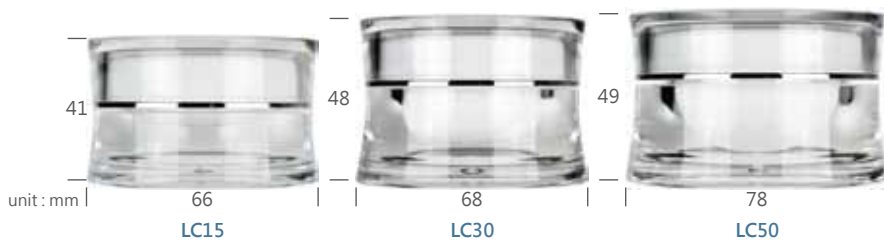

LC 黃水晶系列 CITRINE-QUARTZ SERIES

編號 ITEM NO.	容量 VOLUME	備註 REMARKS	配件 ACCESSORIES
LC15	15 ml / 0.53 oz	Exchange with 20 & 25 ml	Straight / Aluminum Cap
LC30	30 ml / 1.06 oz	Exchange with 20 & 25 ml	Straight / Aluminum / Single Wall ABS Cap
LC50	50 ml / 1.76 oz	Exchange with 60 ml	Straight / Aluminum Cap

可客製化項目 CUSTOMIZED OPTIONS	
射出客製顏色 Color Injection	●
噴漆 Spray Paint Color	●
電鍍 Metallization	
燙金 / 滾邊 Hot Stamping	●
印刷 Silk Screen Printing	●

※可替換不同類型的上蓋，請參閱下方配件列表。Cap can exchange with different options as list "ACCESSORIES".